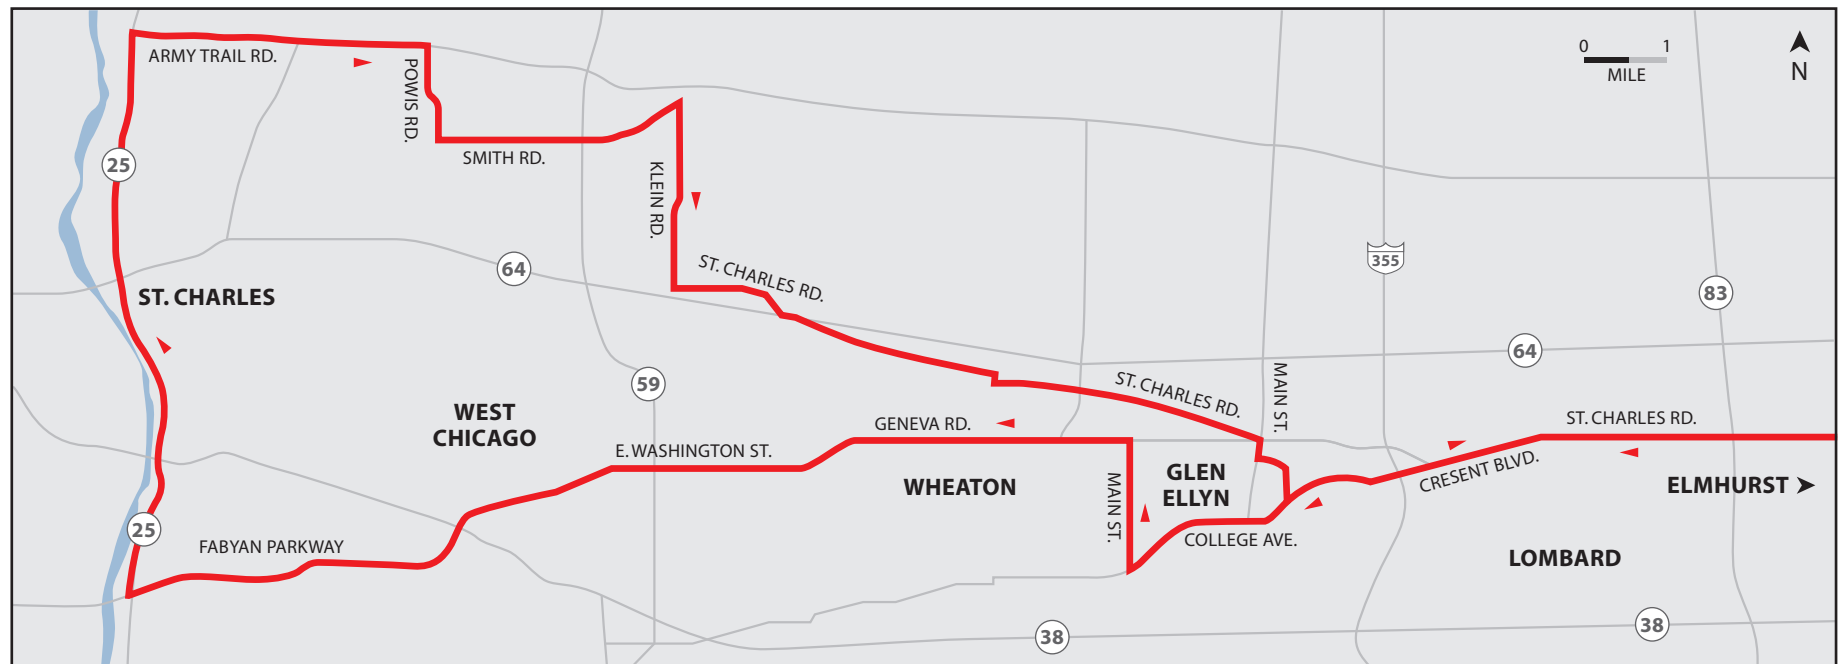

Lombard Short Route: 22-25 miles

MAP BY RAVEN GRAPHICS INC.

Lombard Long Route: 45-50 miles

MAP BY RAVEN GRAPHICS INC.