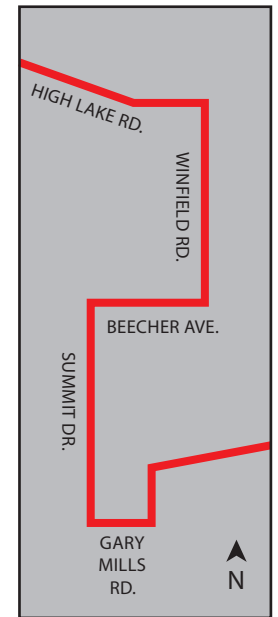

Lombard Short Route: 22-25 miles

MAP BY RAVEN GRAPHICS INC.

Lombard Long Route: 45-50 miles

MAP BY RAVEN GRAPHICS INC.