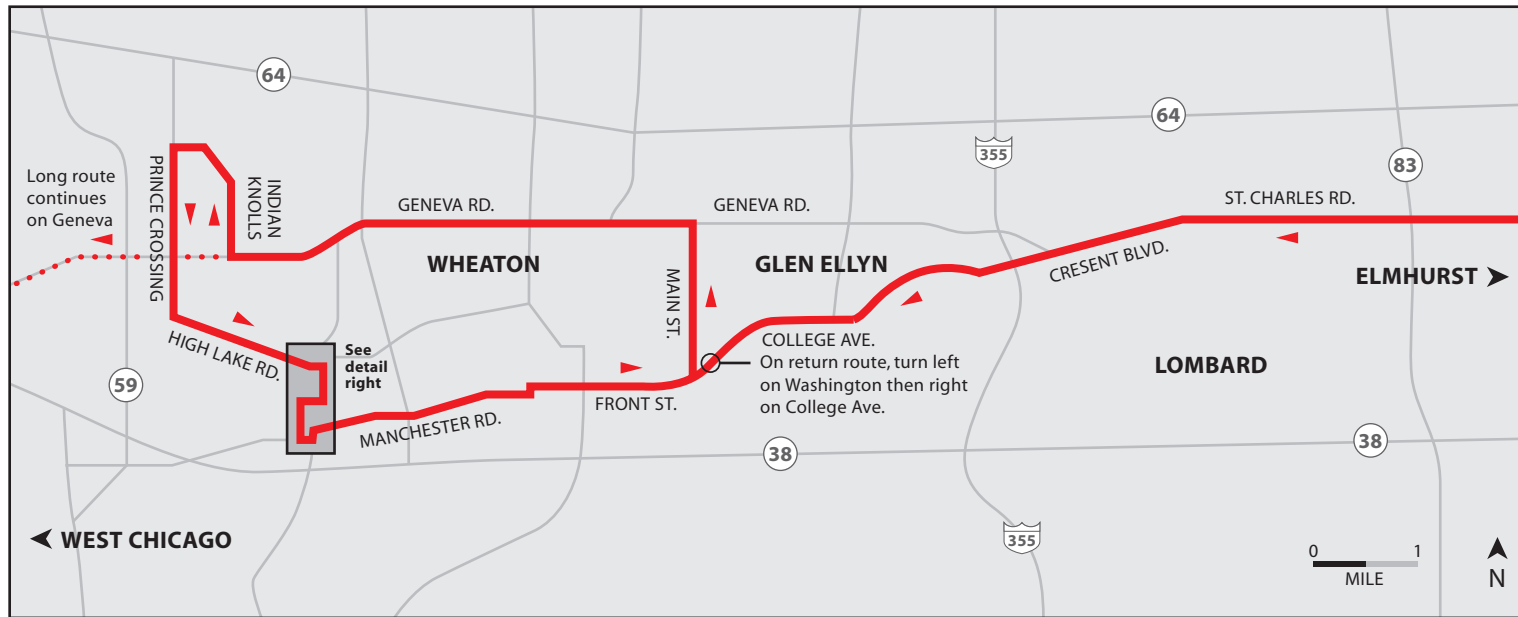

Lombard Short Route: 22-25 miles

MAP BY RAVEN GRAPHICS INC.

Lombard Long Route: 45-50 miles

MAP BY RAVEN GRAPHICS INC.